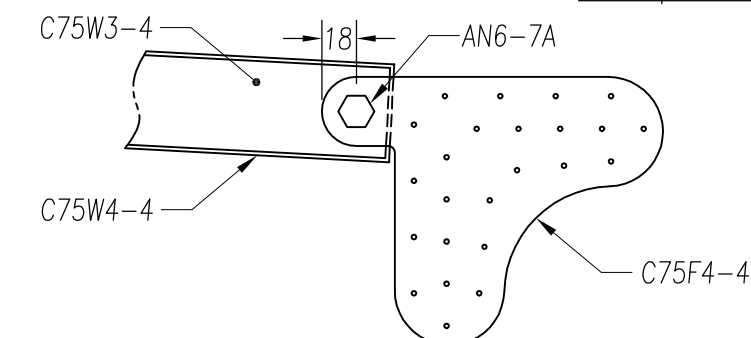

Main Spar and Sturt Attachment

Rear Channel Attachment

Cruzer CH 750	Wing Installation		C75-ZA-4
	copyright © 2014 CHRIS HEINTZ	zenithair.com	