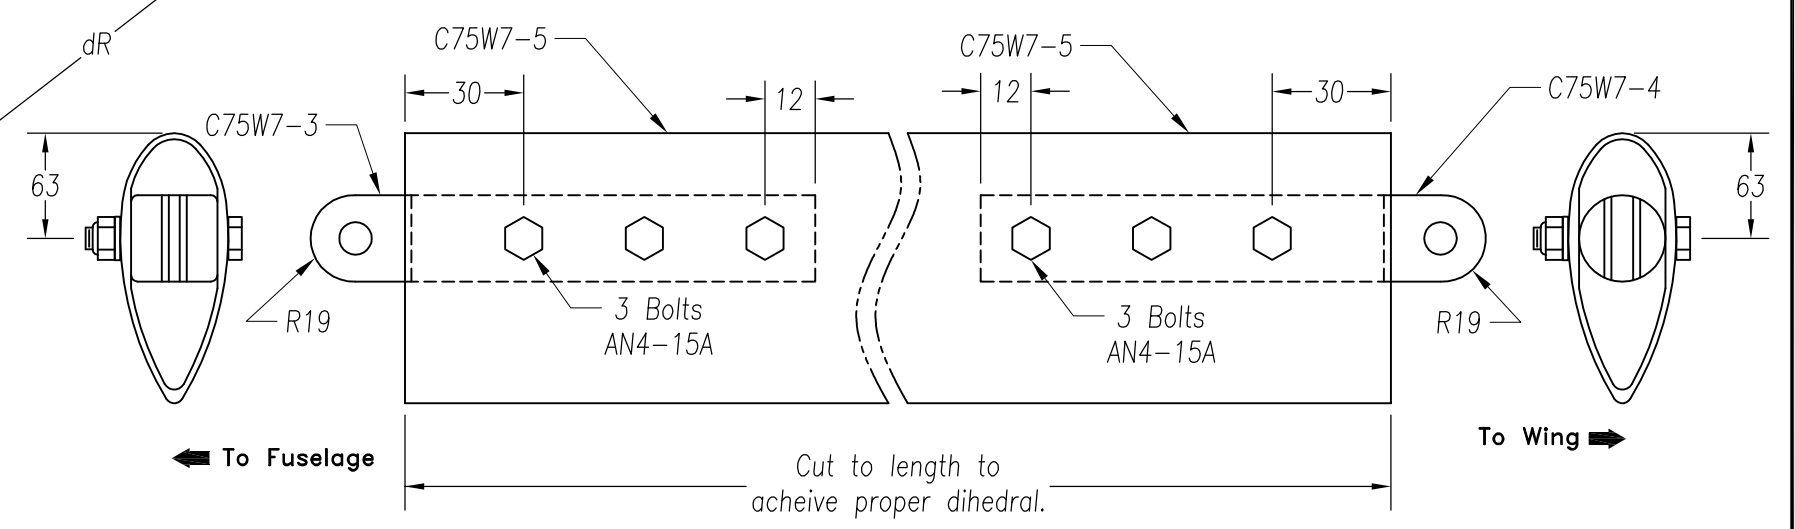

Main Spar and Sturt Attachment

Rear Channel Attachment

Cruzer CH 750	Wing Installation		C75-ZA-4
	copyright © 2014 CHRIS HEINTZ	zenithair.com	