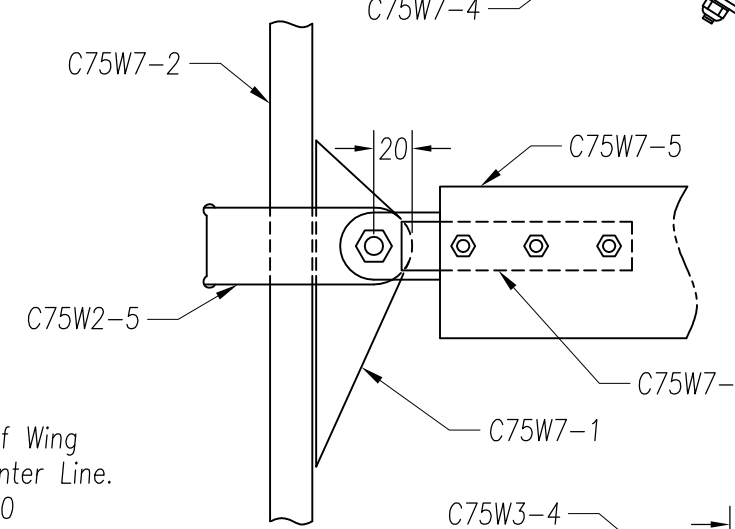

Main Spar and Sturt Attachment

Rear Channel Attachment

Cruzer CH 750	Wing Installation		C75-ZA-4
	copyright © 2014 CHRIS HEINTZ	zenithair.com	