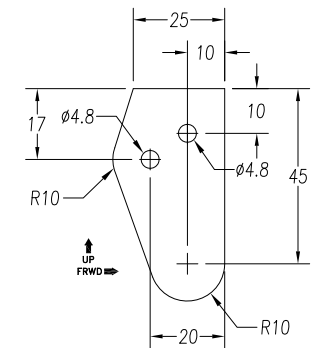

1 0 INTERIOR DOOR HANDLE  
t=0.125inch 4130 (1L + 1R)

2 0 FRONT ROD  
t=3/16inch 4130 ROD (2 req'd)

3 0 CENTER LATCH  
t=0.125inch 4130 (2 req'd)

4 0 CENTER LATCH WEAR PLATE  
t=0.0625inch NYLON (2 req'd)

5 0 CENTER LATCH BEARING  
4130 WELDED ASSEMBLY (2 req'd)

6 0 REAR LATCH PIN  
t=3/16inch 4130 ROD (2 req'd)

7 0 REAR LATCH PIN GUIDE  
6061-T6 EXT 3/4inch x 1-1/2inch  
t=0.125inch (1L + 1R)

8 0 REAR LATCH PIN FAIRLEAD  
t=0.0625inch NYLON (2 req'd)