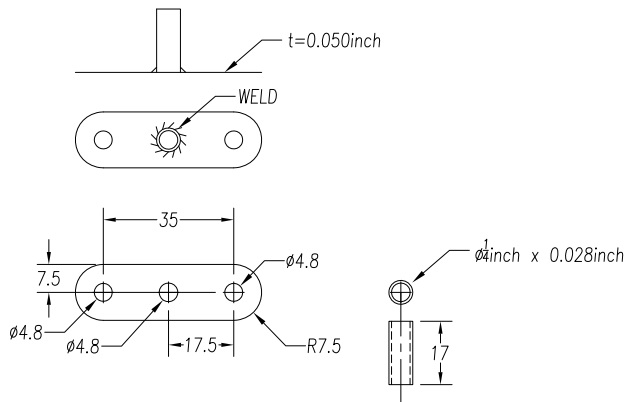

1 0 INTERIOR DOOR HANDLE  
t=0.125inch 4130 (1L + 1R)

2 0 FRONT ROD  
t=3/16inch 4130 ROD (2 req'd)

3 0 CENTER LATCH  
t=0.125inch 4130 (2 req'd)

4 0 CENTER LATCH WEAR PLATE  
t=0.0625inch NYLON (2 req'd)

5 0 CENTER LATCH BEARING  
4130 WELDED ASSEMBLY (2 req'd)

6 0 REAR LATCH PIN  
t=3/16inch 4130 ROD (2 req'd)

7 0 REAR LATCH PIN GUIDE  
6061-T6 EXT 3/4inch x 1-1/2inch  
t=0.125inch (1L + 1R)

8 0 REAR LATCH PIN FAIRLEAD  
t=0.0625inch NYLON (2 req'd)