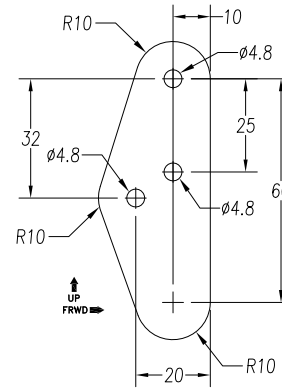

1 0 INTERIOR DOOR HANDLE  
t=0.125inch 4130 (1L + 1R)

2 0 FRONT ROD  
t=3/16inch 4130 ROD (2 req'd)

3 0 CENTER LATCH  
t=0.125inch 4130 (2 req'd)

4 0 CENTER LATCH WEAR PLATE  
t=0.0625inch NYLON (2 req'd)

5 0 CENTER LATCH BEARING  
4130 WELDED ASSEMBLY (2 req'd)

6 0 REAR LATCH PIN  
t=3/16inch 4130 ROD (2 req'd)

7 0 REAR LATCH PIN GUIDE  
6061-T6 EXT 3/4inch x 1-1/2inch  
t=0.125inch (1L + 1R)

8 0 REAR LATCH PIN FAIRLEAD  
t=0.0625inch NYLON (2 req'd)