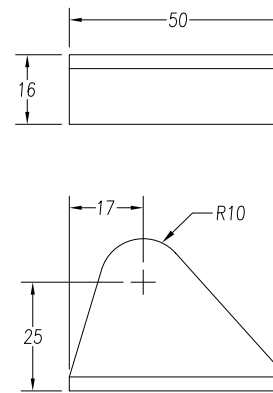

1 0 INTERIOR DOOR HANDLE  
t=0.125inch 4130 (1L + 1R)

2 0 FRONT ROD  
t=3/16inch 4130 ROD (2 req'd)

3 0 CENTER LATCH  
t=0.125inch 4130 (2 req'd)

4 0 CENTER LATCH WEAR PLATE  
t=0.0625inch NYLON (2 req'd)

5 0 CENTER LATCH BEARING  
4130 WELDED ASSEMBLY (2 req'd)

6 0 REAR LATCH PIN  
t=3/16inch 4130 ROD (2 req'd)

7 0 REAR LATCH PIN GUIDE  
6061-T6 EXT 3/4inch x 1-1/2inch  
t=0.125inch (1L + 1R)

8 0 REAR LATCH PIN FAIRLEAD  
t=0.0625inch NYLON (2 req'd)