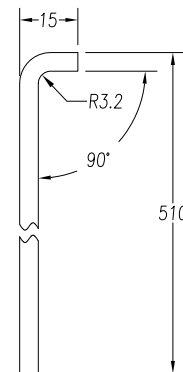

1 0 INTERIOR DOOR HANDLE  
t=0.125inch 4130 (1L + 1R)

2 0 FRONT ROD  
t=3/16inch 4130 ROD (2 req'd)

3 0 CENTER LATCH  
t=0.125inch 4130 (2 req'd)

4 0 CENTER LATCH WEAR PLATE  
t=0.0625inch NYLON (2 req'd)

5 0 CENTER LATCH BEARING  
4130 WELDED ASSEMBLY (2 req'd)

6 0 REAR LATCH PIN  
t=3/16inch 4130 ROD (2 req'd)

7 0 REAR LATCH PIN GUIDE  
6061-T6 EXT 3/4inch x 1-1/2inch  
t=0.125inch (1L + 1R)

8 0 REAR LATCH PIN FAIRLEAD  
t=0.0625inch NYLON (2 req'd)