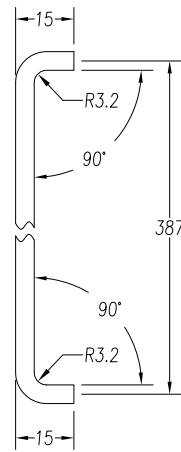

1 0 INTERIOR DOOR HANDLE  
t=0.125inch 4130 (1L + 1R)

2 0 FRONT ROD  
t=3/16inch 4130 ROD (2 req'd)

3 0 CENTER LATCH  
t=0.125inch 4130 (2 req'd)

4 0 CENTER LATCH WEAR PLATE  
t=0.0625inch NYLON (2 req'd)

5 0 CENTER LATCH BEARING  
4130 WELDED ASSEMBLY (2 req'd)

6 0 REAR LATCH PIN  
t=3/16inch 4130 ROD (2 req'd)

7 0 REAR LATCH PIN GUIDE  
6061-T6 EXT 3/4inch x 1-1/2inch  
t=0.125inch (1L + 1R)

8 0 REAR LATCH PIN FAIRLEAD  
t=0.0625inch NYLON (2 req'd)